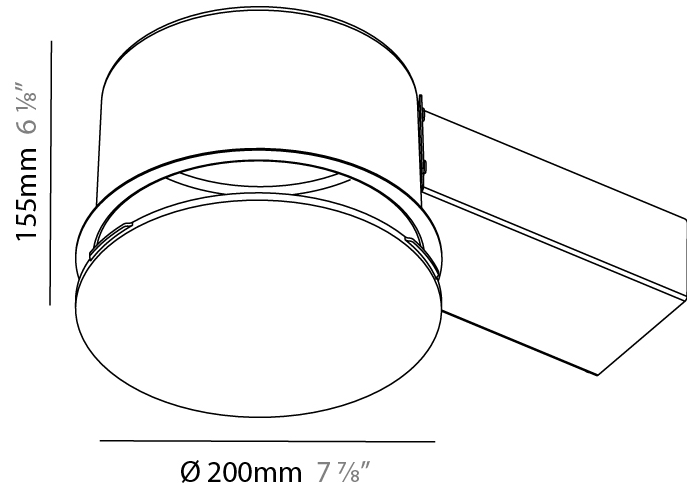

base number   LED   Color
Dimming   Temperature

1. To build a product code in our configurator select the specify button on the base model # product page
2. To build a manual product code on this datasheet choose from the options listed below in blue font and add the suffix to the base model #

GENERAL

Series: Sign
Brand: Prolicht
Division: Architectural
Mounting Type: Trimless
Mounting Location: Ceiling
Subcategory: Ambient

PHYSICAL

Shape: Round
Diameter (mm): 200
Diameter (in): 7 7/8
Height (mm): 155
Height (in): 6 1/8
Light Distribution: Direct
Weight (kg): 1.338
Weight (lbs): 2.95
Diffuser: PMMA - Opal
Fixture Material: Extruded Aluminum / Steel
Cut-out Measurements: 225mm / 8 7/8"
Upon Request: Unique Sizes Unique Ceiling Thickness Unique Mounting Depth Spot Inserts

ELECTRICAL

Lamp Type: LED (Zhaga Standard)
Input Wattage (W): 13.2
Total Output Wattage (W): 12
[Dimming: Tri-Mode (Non-Dimming and Phase Dimming (120Vac only) and 0-10V Dimming)](#)
Driver Included: Yes
Driver Location: Integrated
Driver Type: Constant Current - Universal
Driver Class: Class 2
Input Voltage (V): 120 - 277
Constant Current (MA): 350

LED

[Color Temperature (°K): 3000 / 4000](#)
Max. Delivered Lumen (lm): 910
CRI: >80 CRI
Efficiency (%): 0.68
Lamp Life (hrs): 50000
Upon Request: RGB-W Tunable White Special Color Temperature CRI90

OPTICAL

RATINGS AND CERTIFICATIONS

Certified By: Certified for North American Standards
IP rating: IP20